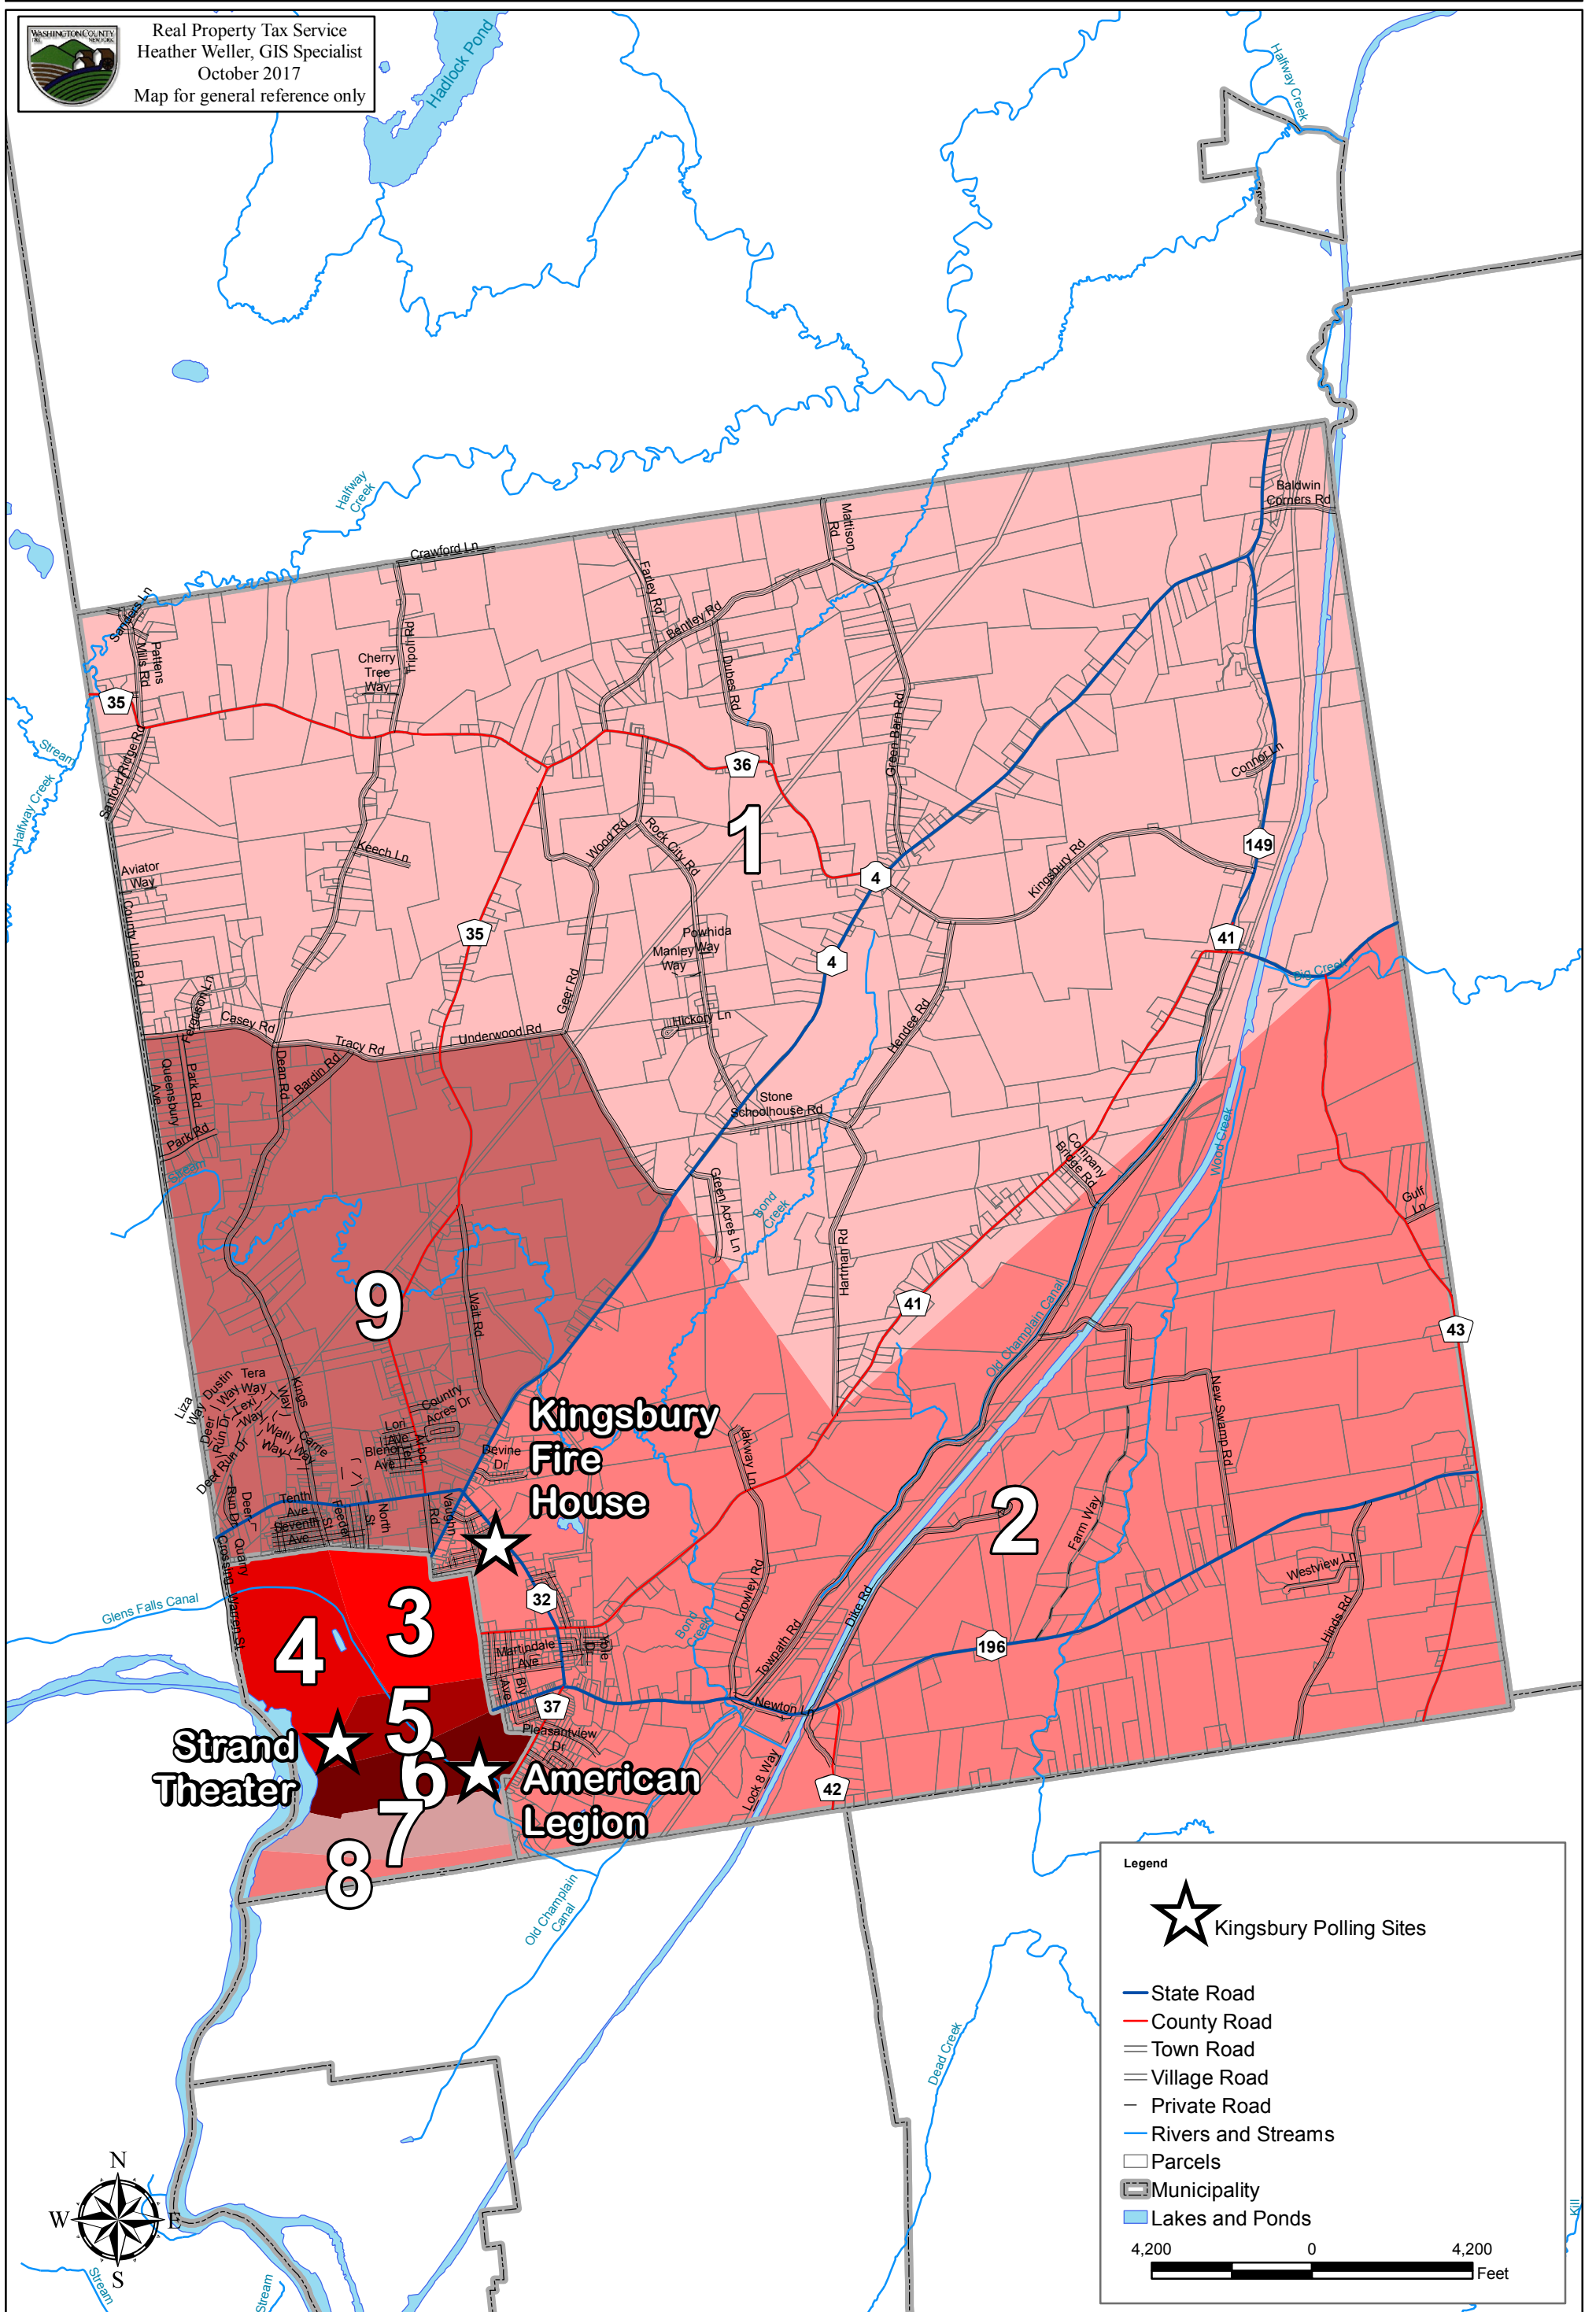

# Town of Kingsbury Election Districts

Real Property Tax Service  
Heather Weller, GIS Specialist  
October 2017  
Map for general reference only

**Legend**

- Kingsbury Polling Sites
- State Road
- County Road
- Town Road
- Village Road
- Private Road
- Rivers and Streams
- Parcels
- Municipality
- Lakes and Ponds

4,200 0 4,200  
Feet