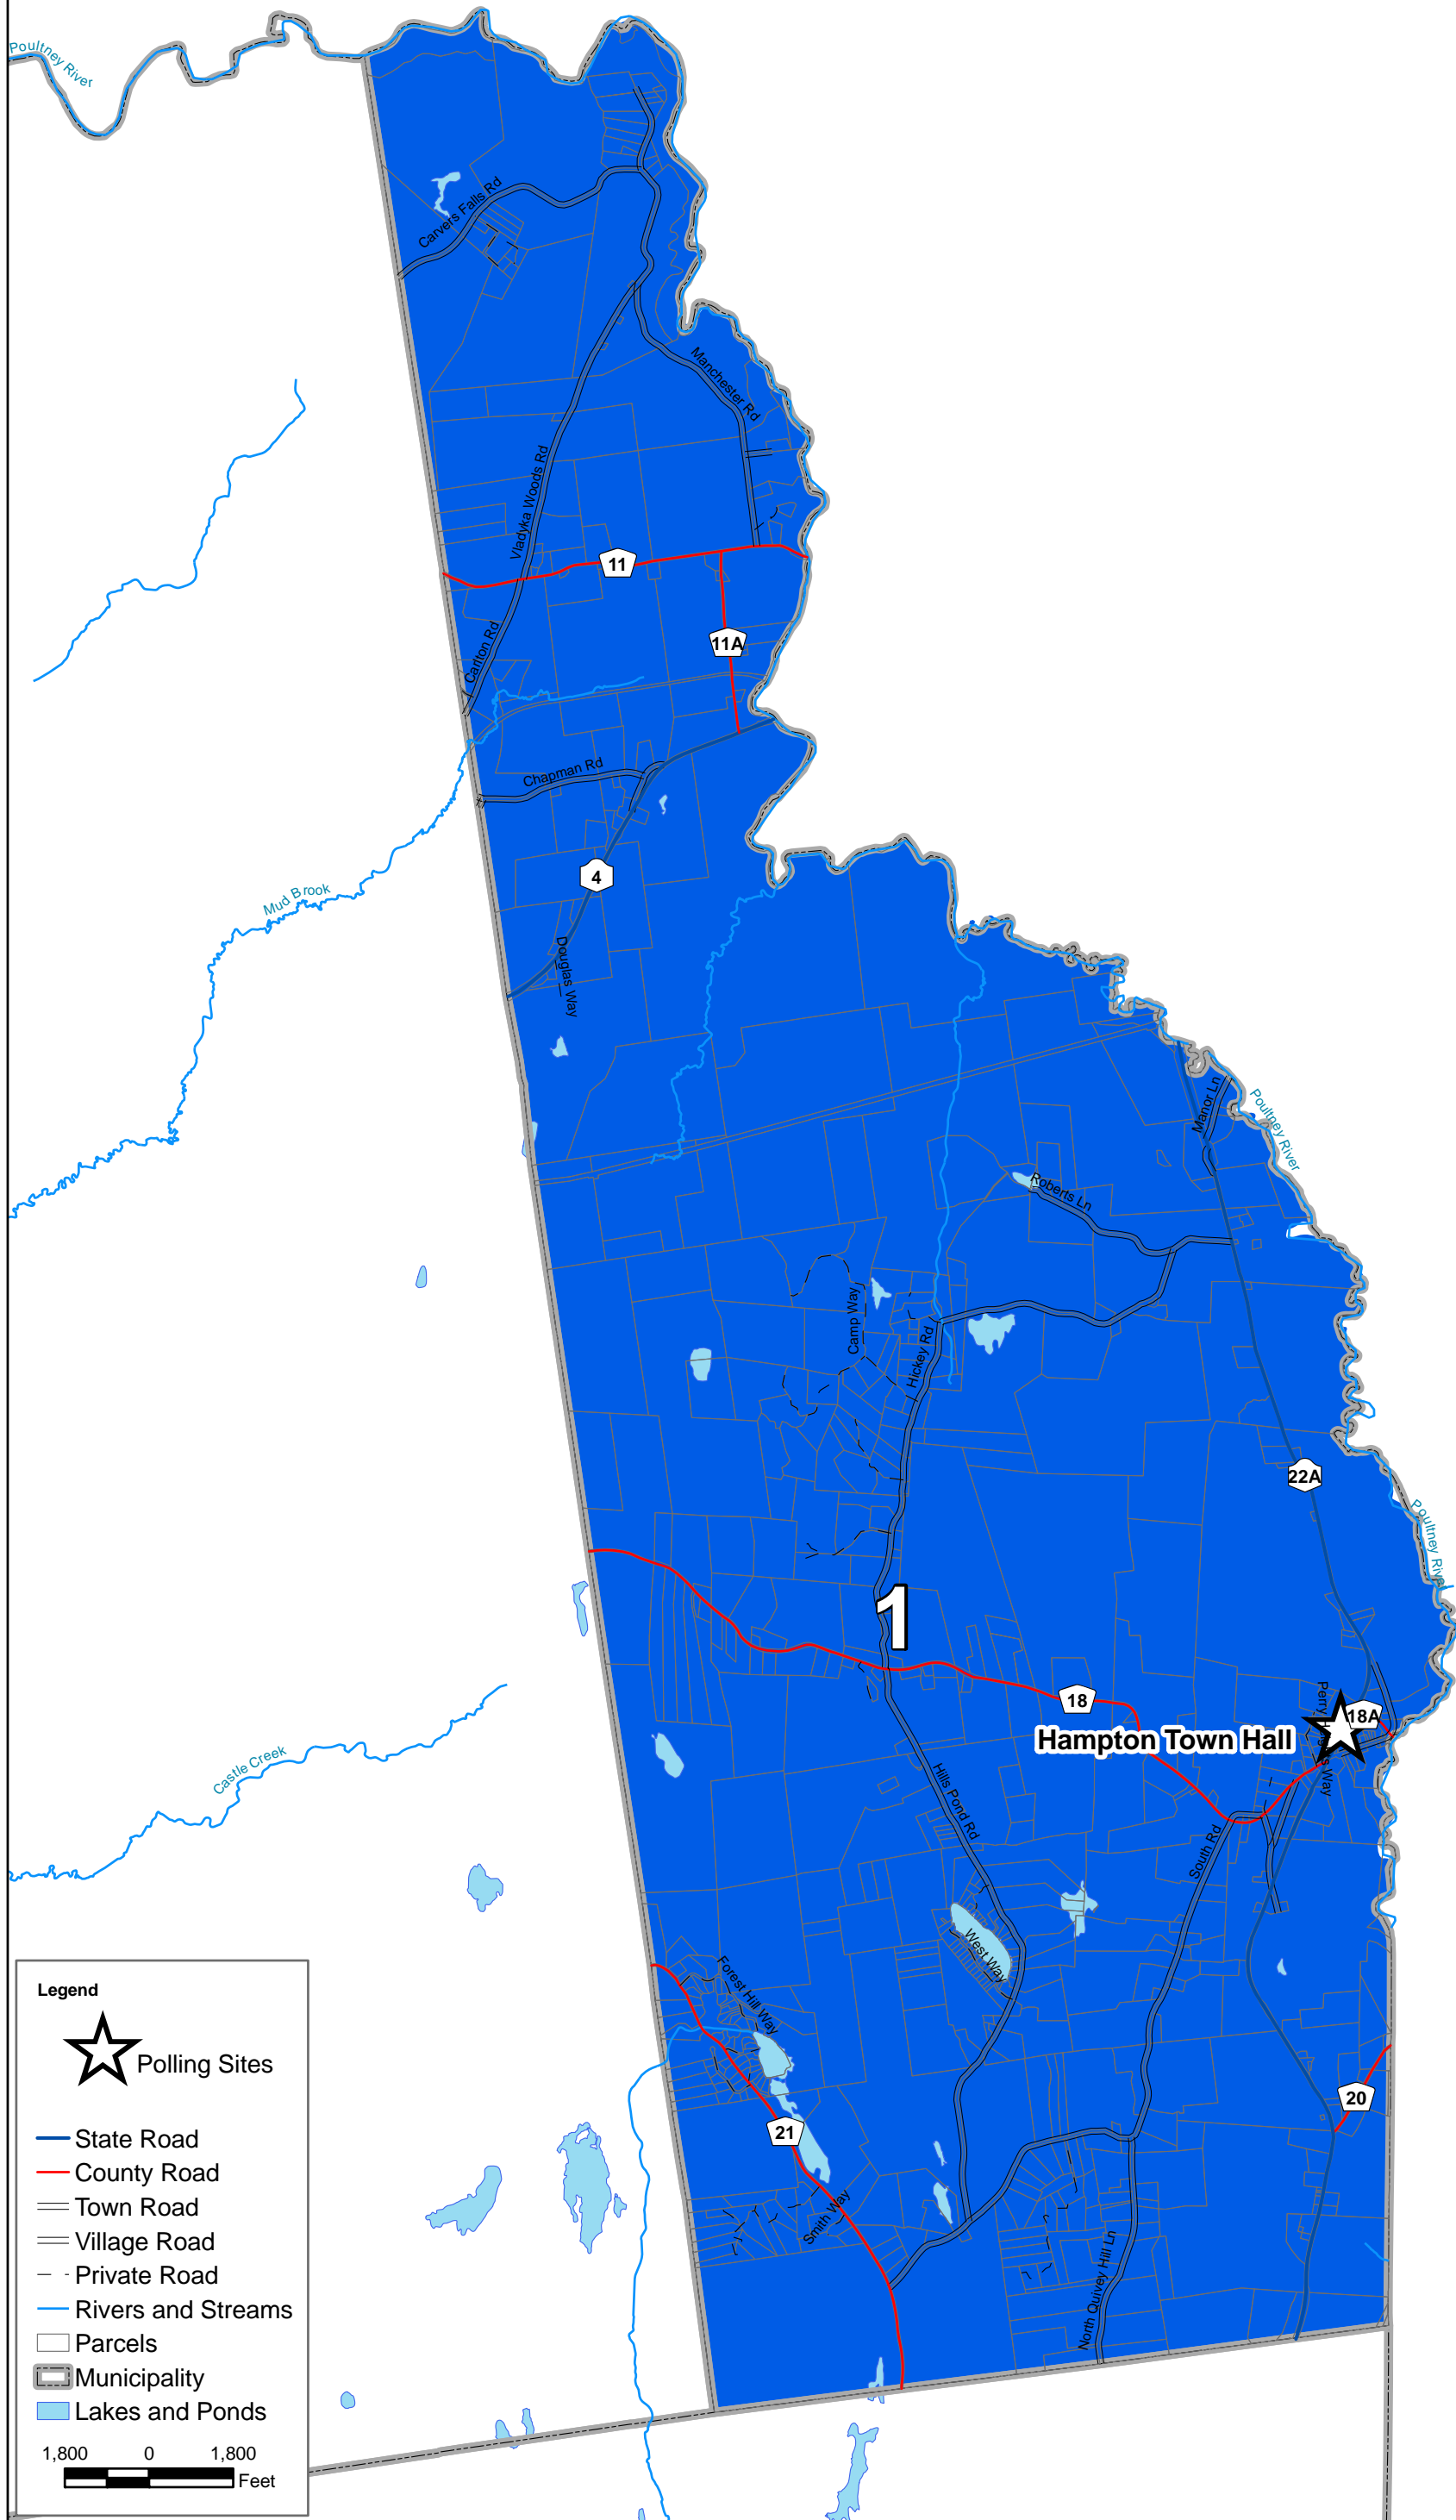

Town of Hampton Election District

Office of Real Property Tax Service
July 2011
Map for general reference only

Legend

- Polling Sites
- State Road
- County Road
- Town Road
- Village Road
- Private Road
- Rivers and Streams
- Parcels
- Municipality
- Lakes and Ponds

1,800 0 1,800
Feet