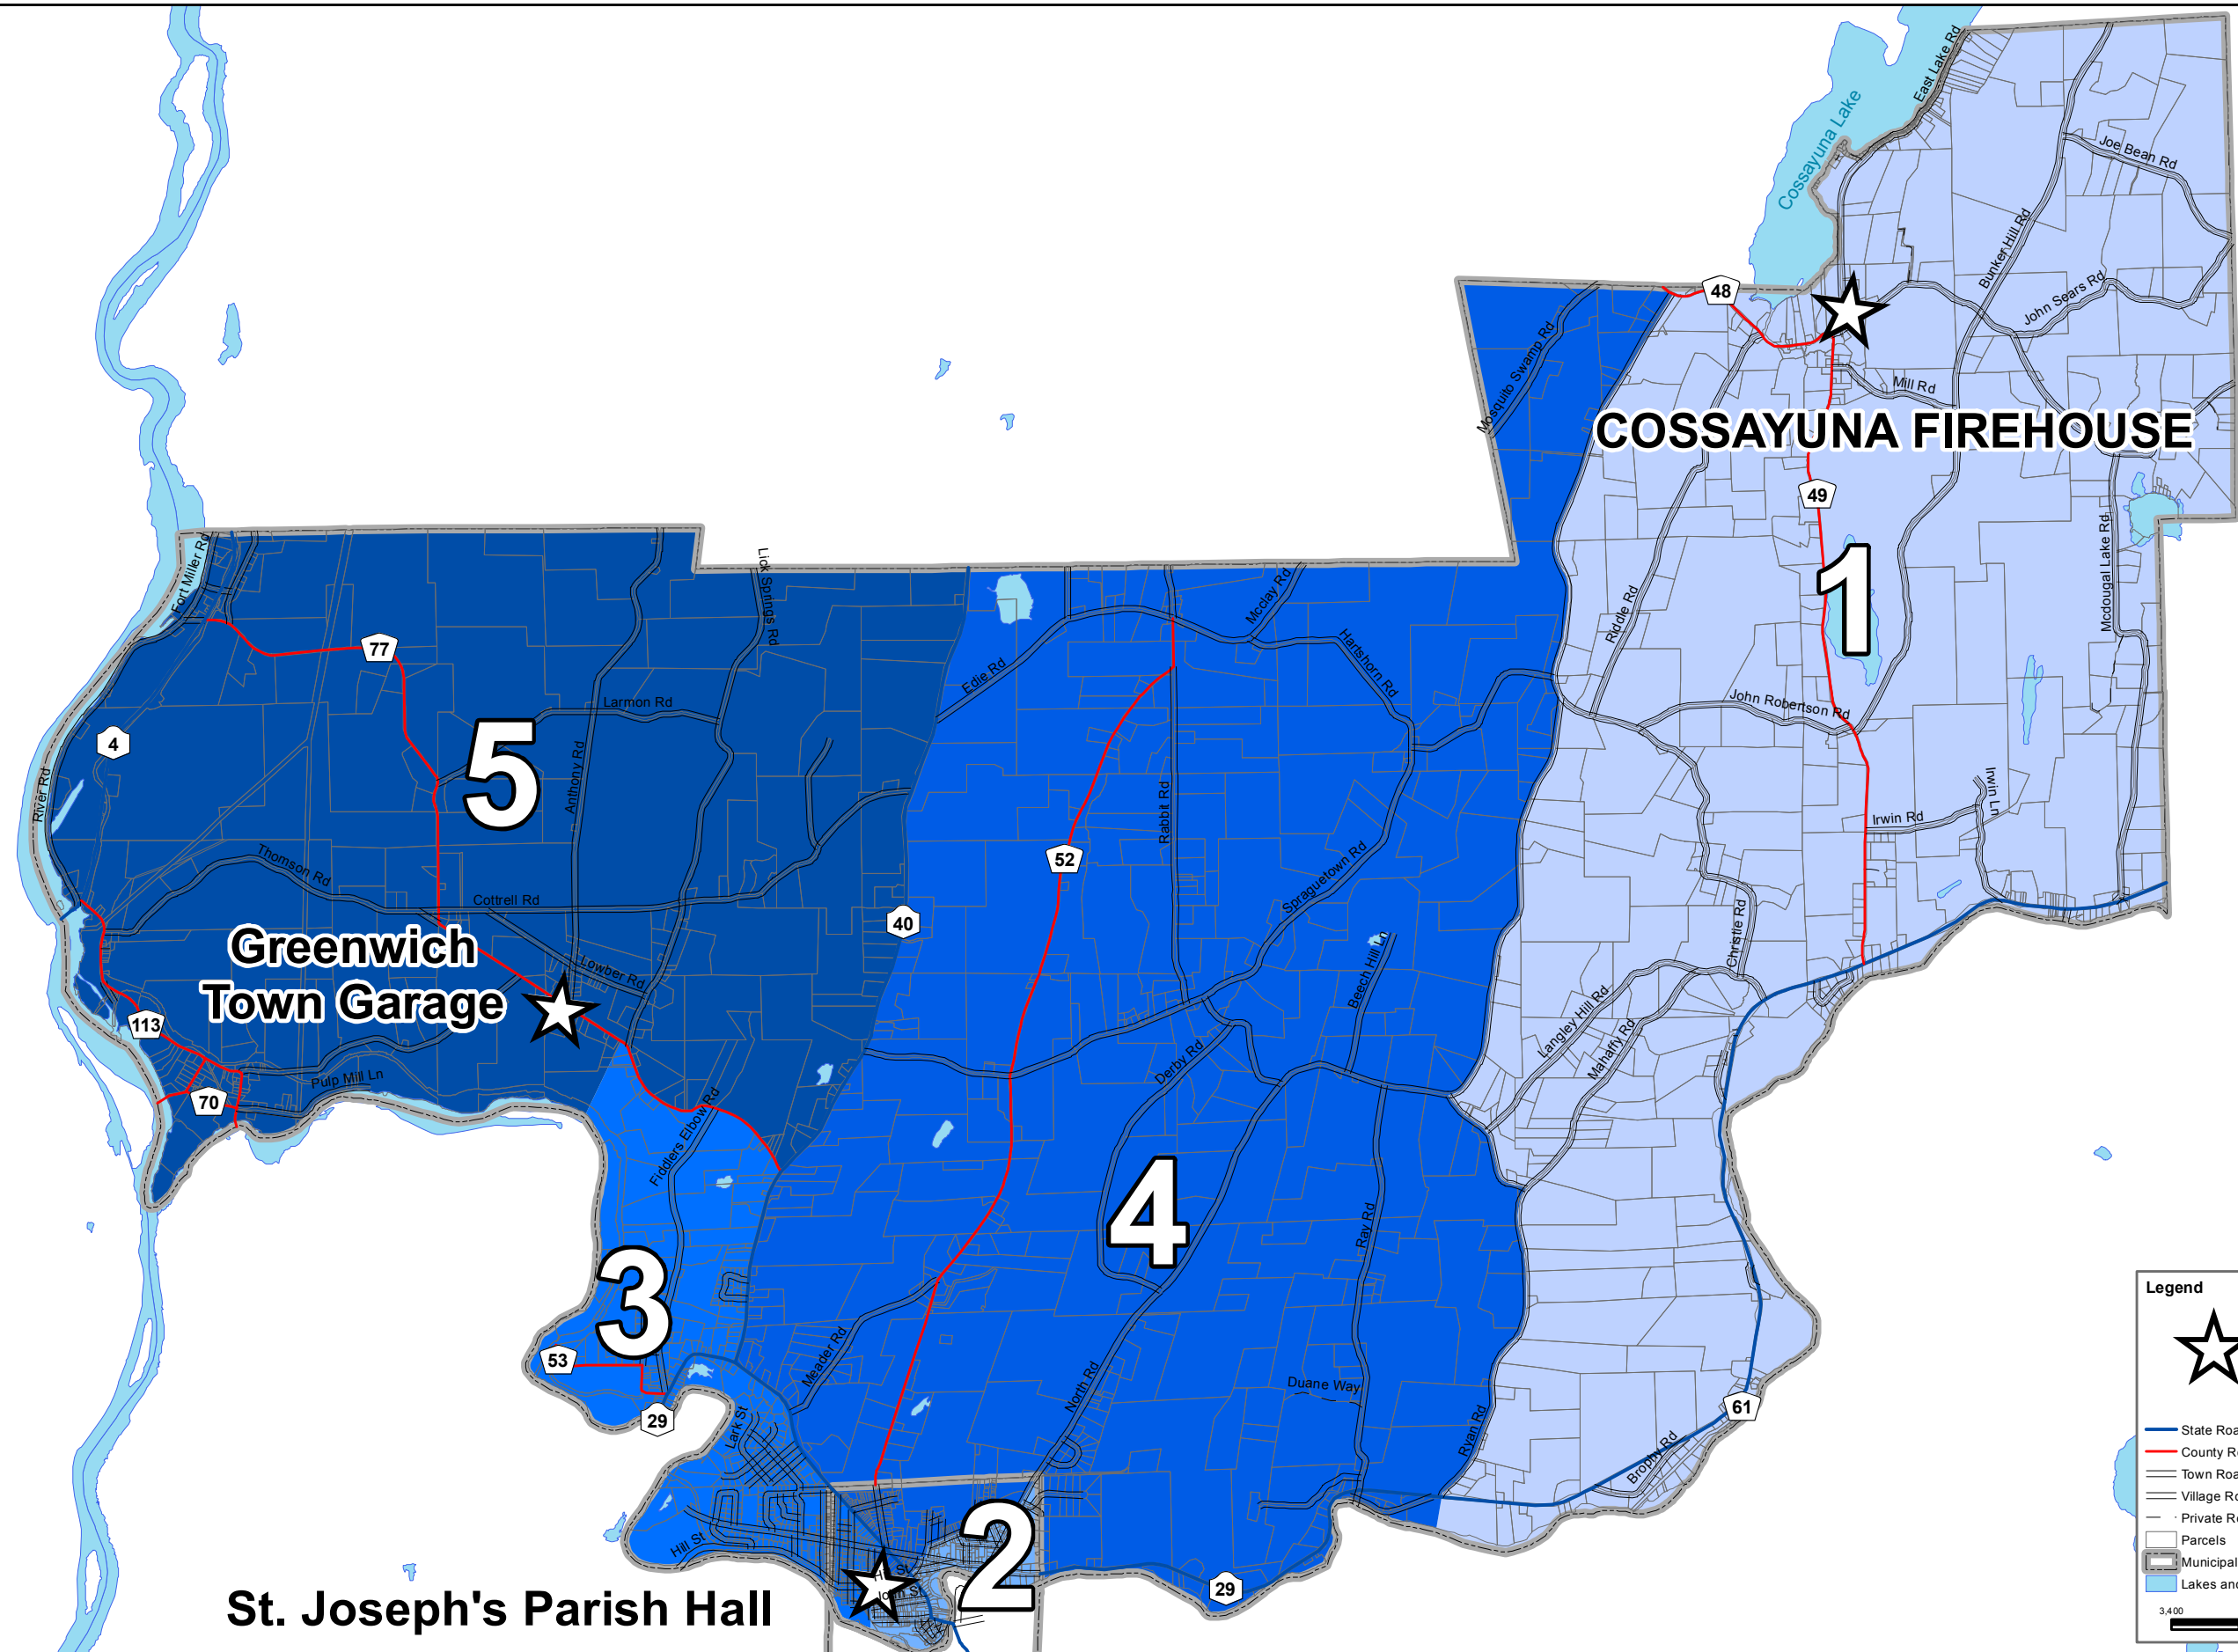

Town of Greenwich Election Districts

Real Property Tax Service
Heather Weller, GIS Specialist
June 2014
Map for general reference only

Legend

- Polling Sites
- State Road
- County Road
- Town Road
- Village Road
- Private Road
- Parcels
- Municipality
- Lakes and Ponds

3,400 0 3,400 Feet