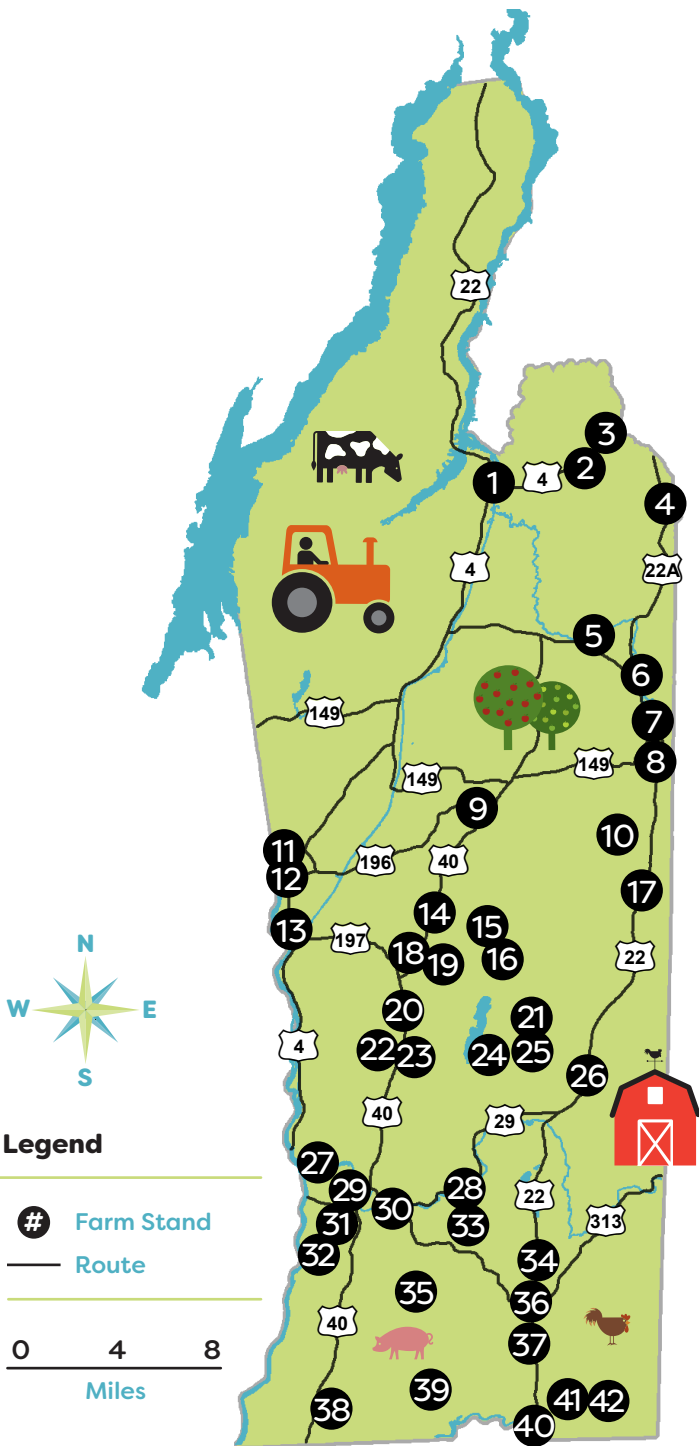

EXPLORE WASHINGTON COUNTY FARM STANDS

Eat Local. Support Local.

Legend

Farm Stand

— Route

0 4 8
Miles

See, taste, and explore the country side and more farm food sites.

www.washingtoncounty.fun

Find a Farmers Market Near You!

- 
1. **Route 22 Farmers' Market *Whitehall (June-Oct)***
58 Skenesborough Dr, Whitehall
(518) 642-1653 | FaceBook/Route 22 Farmers' Market
Salem-Granville-Whitehall
 7. **Route 22 Farmers' Market *Granville (June-Oct)***
88 Quaker St, Granville
(518) 642-1653 | FaceBook/Route 22 Farmers' Market
Salem-Granville-Whitehall
 12. **Sandy Hill Farmers' Market *Hudson Falls (June-Oct)***
179 Main St, Juckett Park, Hudson Falls
(518) 955-4459 | FaceBook/Sandy Hill Farmer's Market
 13. **Canal Street Marketplace *Fort Edward (June-Sept)***
63 Canal St, Fort Edward
(518) 747-3237 | CanalStreetMarketPlace.org
 25. **Route 22 Farmers' Market *Salem (June-Oct)***
201 Main St. Rte 22, Salem
(518) 642-1653 | FaceBook/Route 22 Farmers' Market
Salem-Granville-Whitehall
 29. **Greenwich Farmers' Market & Gather *(Year-Round)***
103 Main St, Greenwich
(518) 944-7149 | LocalHarvest.org/greenwich-farmers-market
 35. **Cambridge Valley Farmers' Market *(May-Dec)***
4 Broad St, Cambridge
(518) 538-9457 | CambridgeValleyFarmersMarket.com