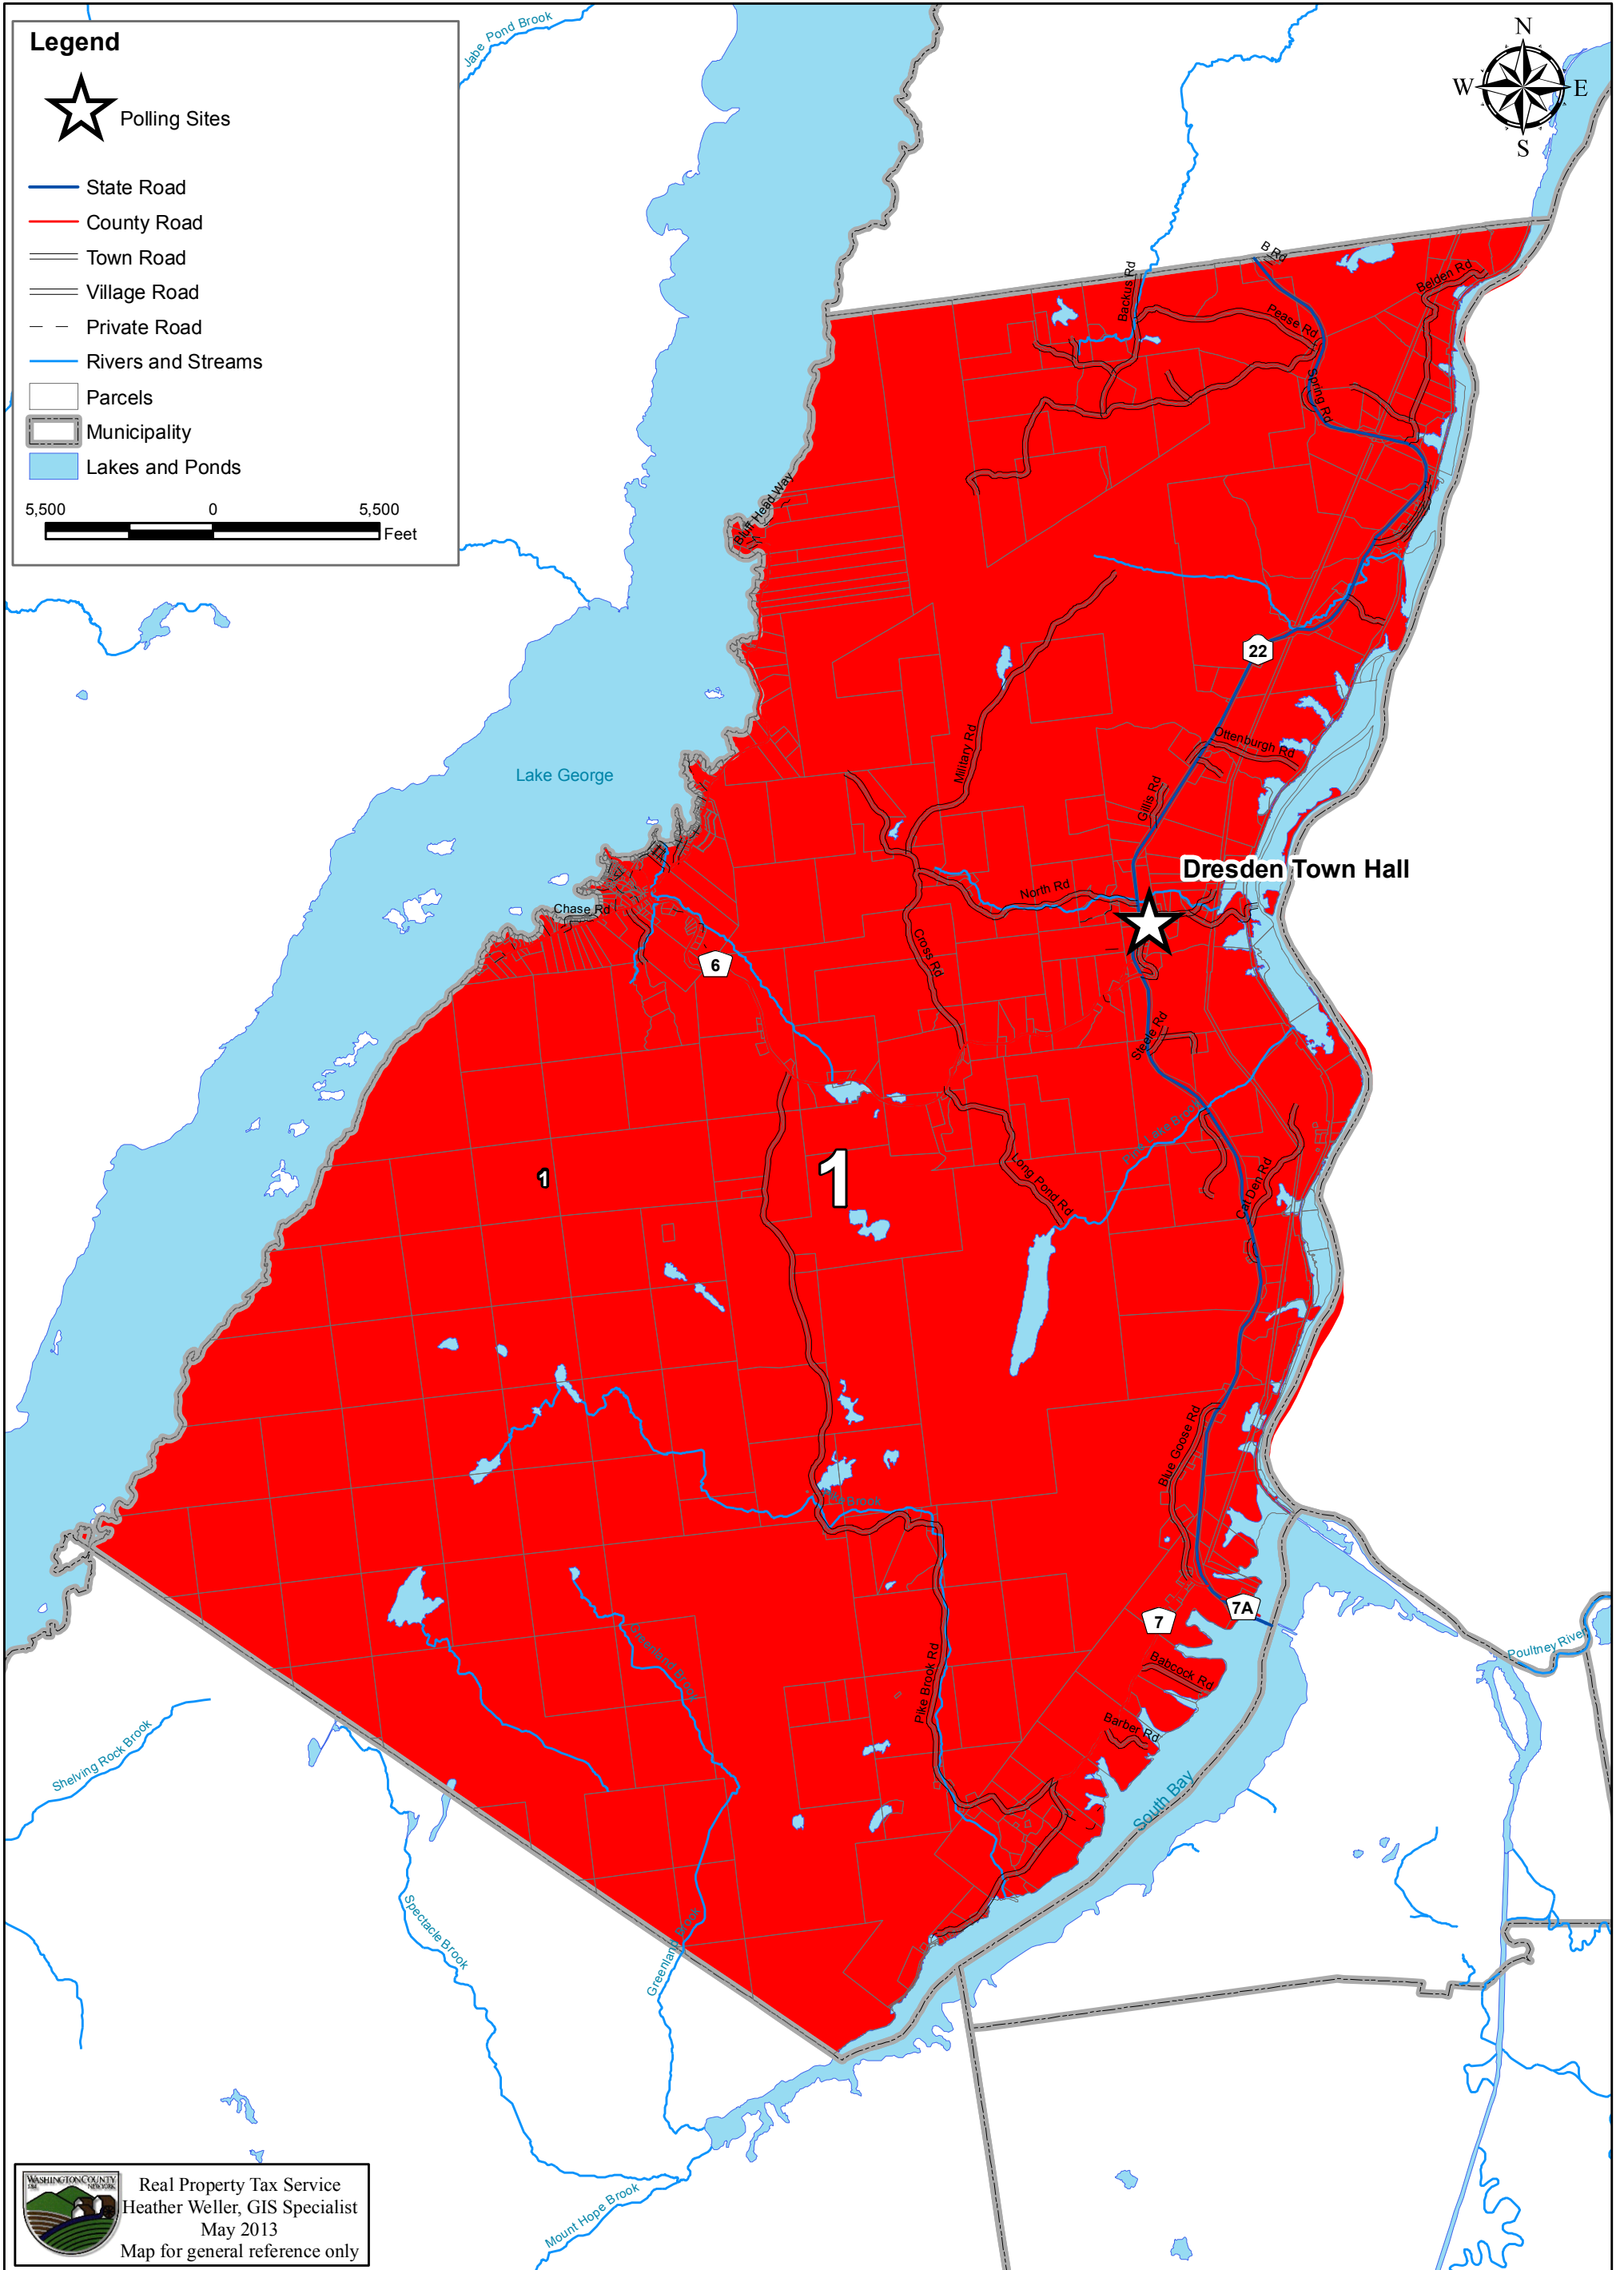

Town of Dresden Election Districts

Legend

- State Road
- County Road
- Town Road
- Village Road
- Private Road
- Rivers and Streams
- Parcels
- Municipality
- Lakes and Ponds

5,500 0 5,500
Feet

Real Property Tax Service
Heather Weller, GIS Specialist
May 2013
Map for general reference only